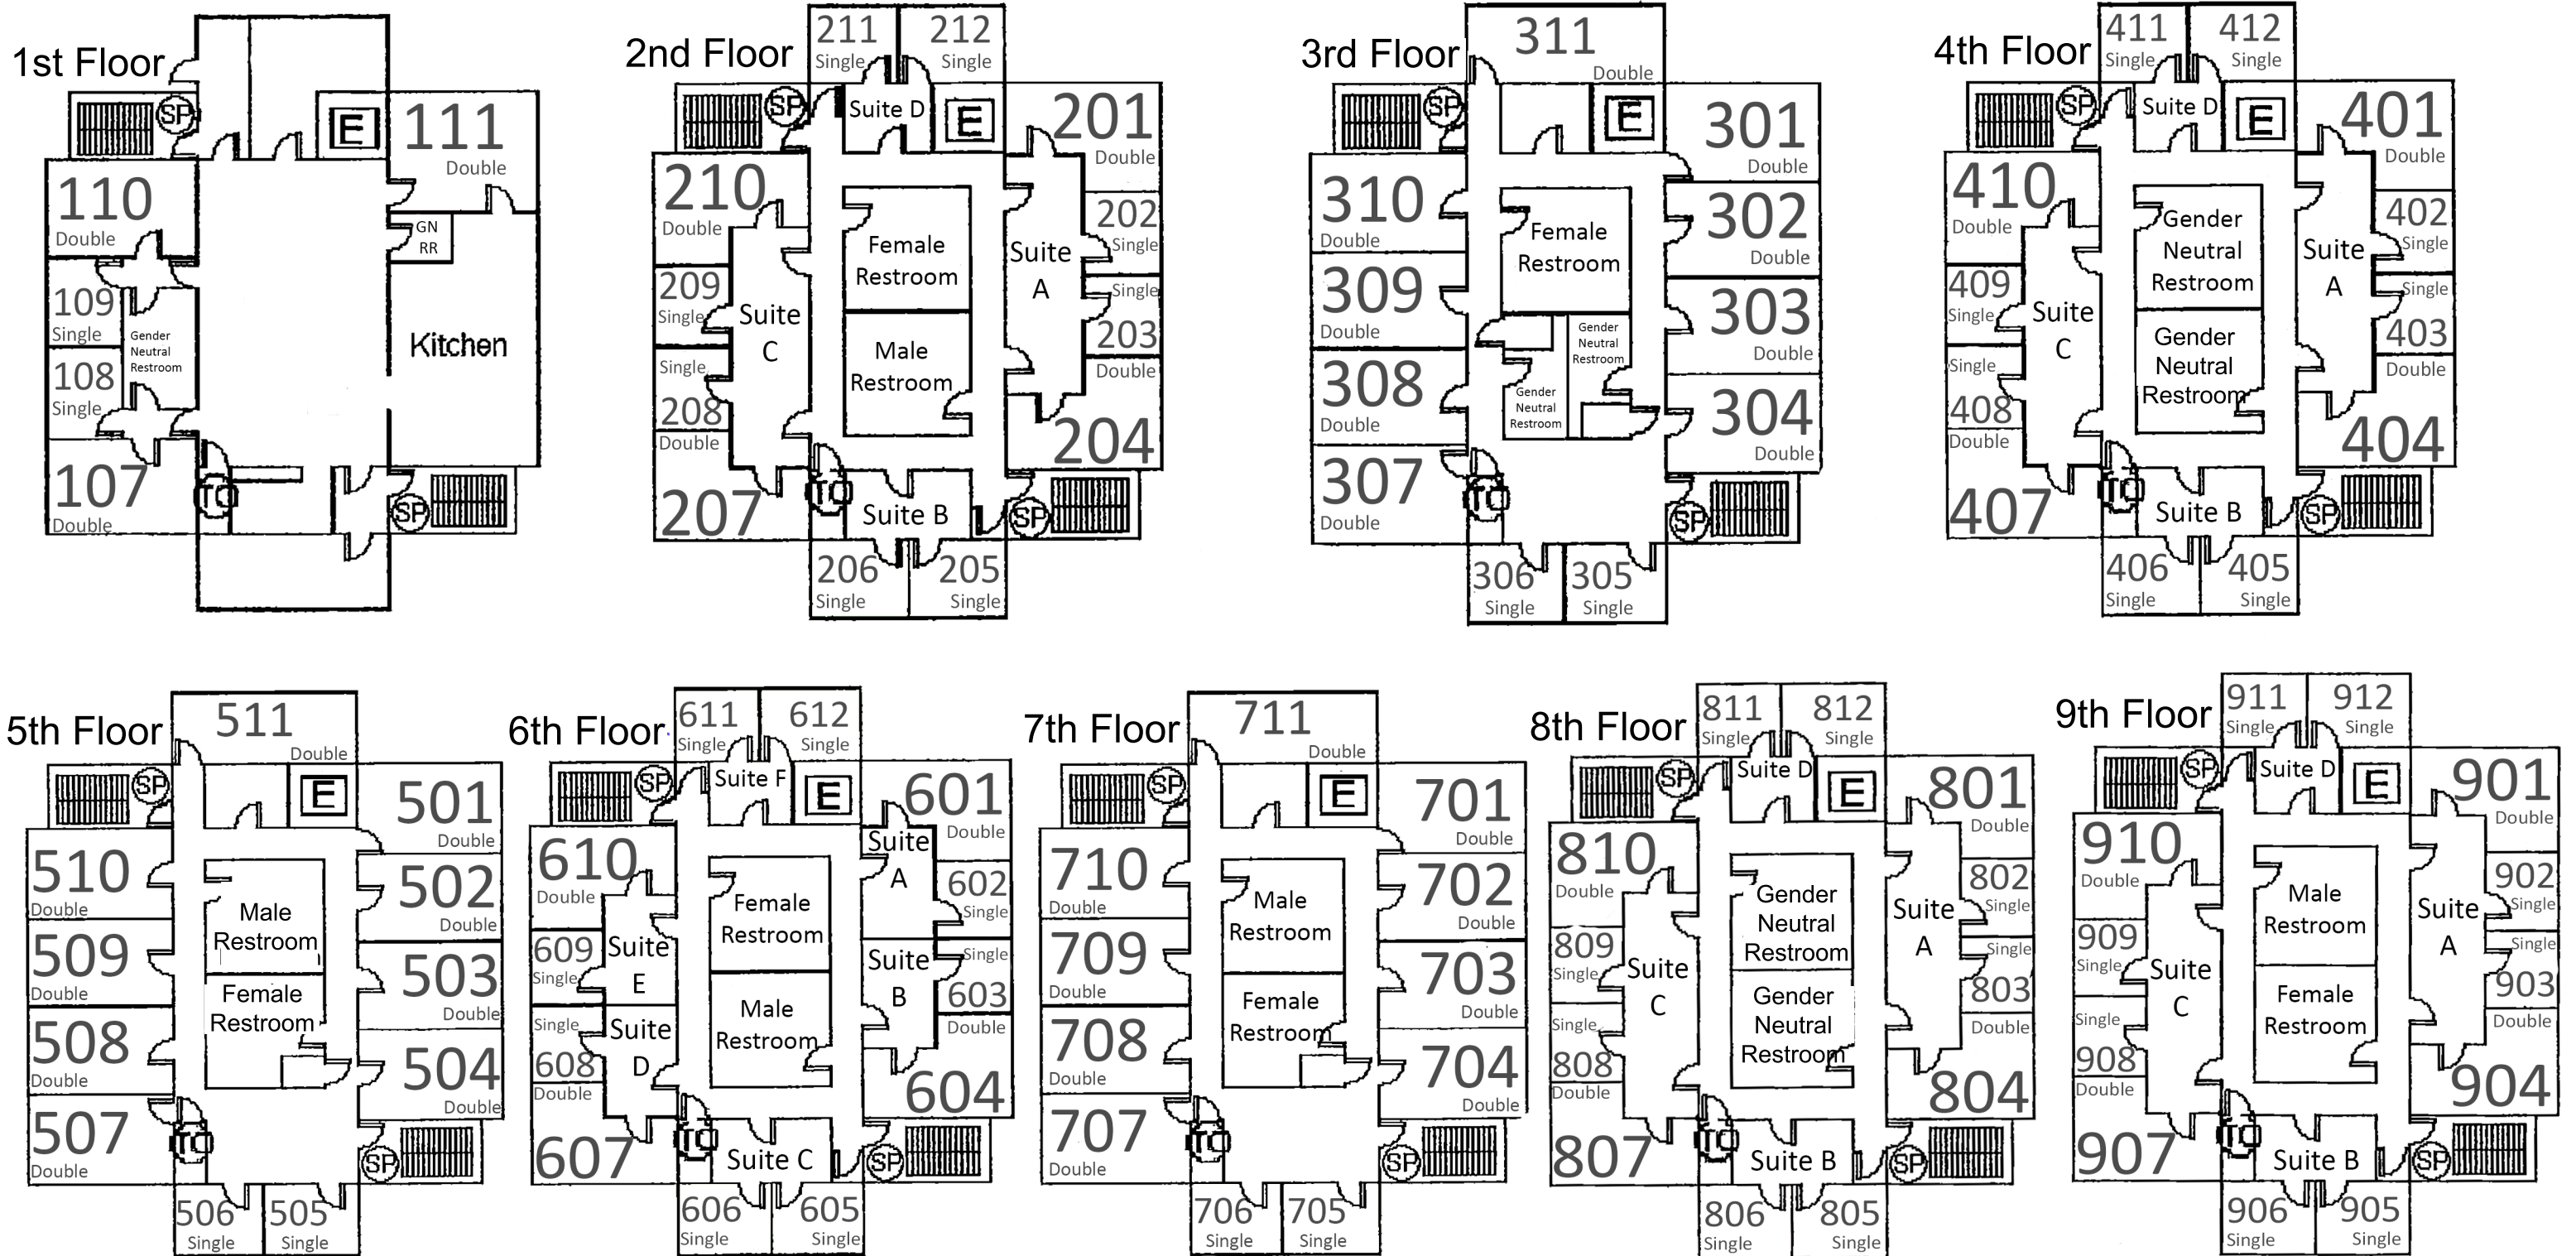

Caples Residence Hall

Total Residents: 148
 48 singles, 50 doubles
 Suite Style: Floors 2, 4, 6, 8, 9

Cinder Block Walls; No Carpet in Rooms - Carpeted Hallways
 Air Conditioning
 Kitchen on First Floor; Laundry in Basement
 Elevator to all floors