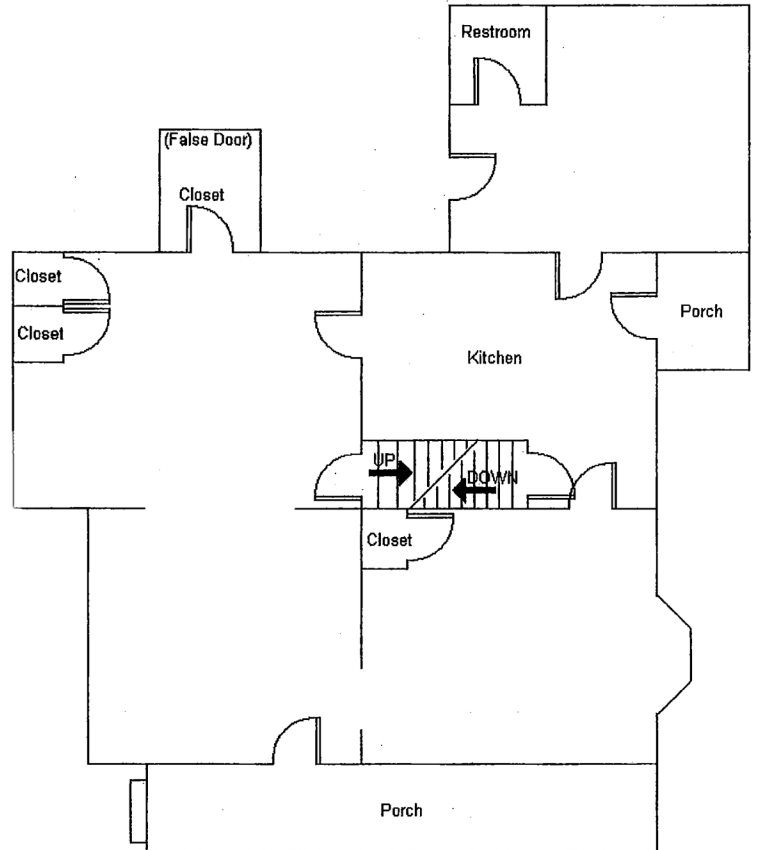

Crozier Center for Women

Total Residents: 4
2 singles, 1 double

Program Housing in
Collaboration with the Office
of Diversity, Equity, and
Inclusion

All Female Identifying

Drywall; No Carpet
No Air Conditioning
Kitchen on first floor in
Campus Program Space;
Laundry Access in Farr
Swipe system for access to
residences on Second Floor

2nd Floor

1st Floor

Basement