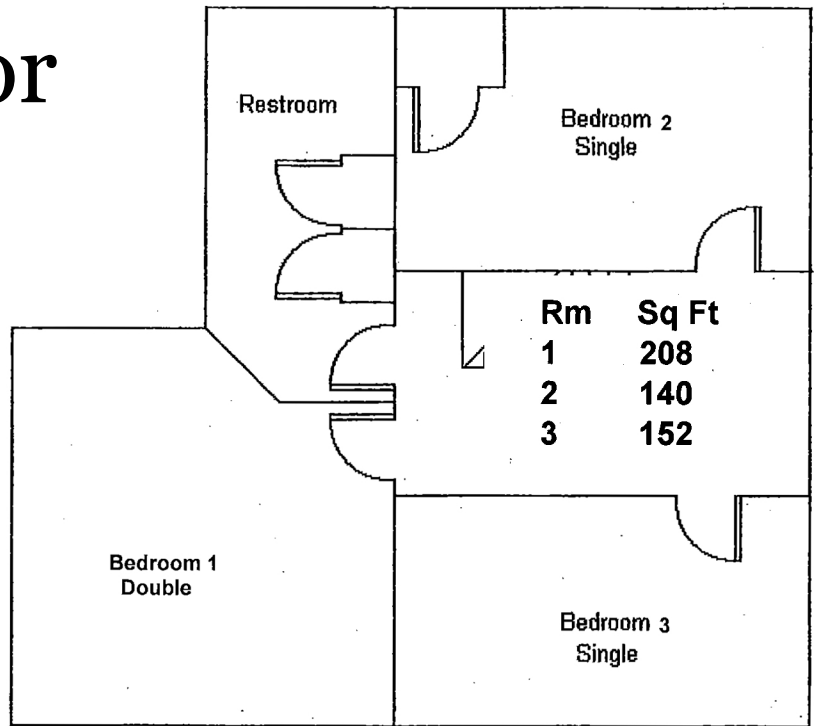

Crozier Center for Women

Total Residents: 4
2 singles, 1 double

Program Housing in
Collaboration with the Office
of Diversity, Equity, and
Inclusion

All Female Identifying

Drywall; No Carpet
No Air Conditioning
Kitchen on first floor in
Campus Program Space;
Laundry Access in Farr
Swipe system for access to
residences on Second Floor

2nd Floor

1st Floor

Basement