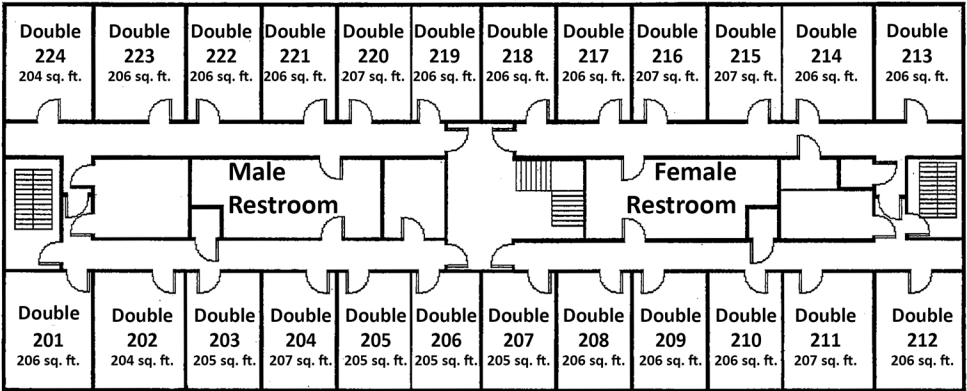

GUND RESIDENCE HALL

First Floor

Total Residents: 86

43 Doubles

Lounges on First & Second Floors

Study Room on Second Floor

Brick wall

No Carpet

Second Floor

No Air Conditioning

First Year Building