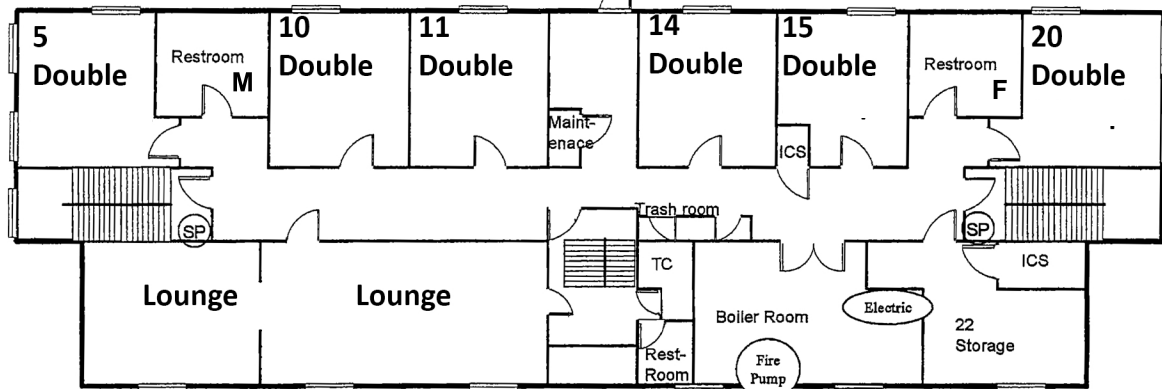

# Hanna Residence Hall

Third Floor

Second Floor

First Floor

Ground Level Floor

Total Residents:  
82  
20 doubles, 14  
triples

Division  
Housing for  
Alpha Sigma  
Tau and  
Archons  
Society

Brick Wall; No  
Carpet  
No Air  
Conditioning  
No Kitchen in  
Building;  
Laundry Access  
in Manning  
Lounge on  
Ground Floor  
and Third Floor