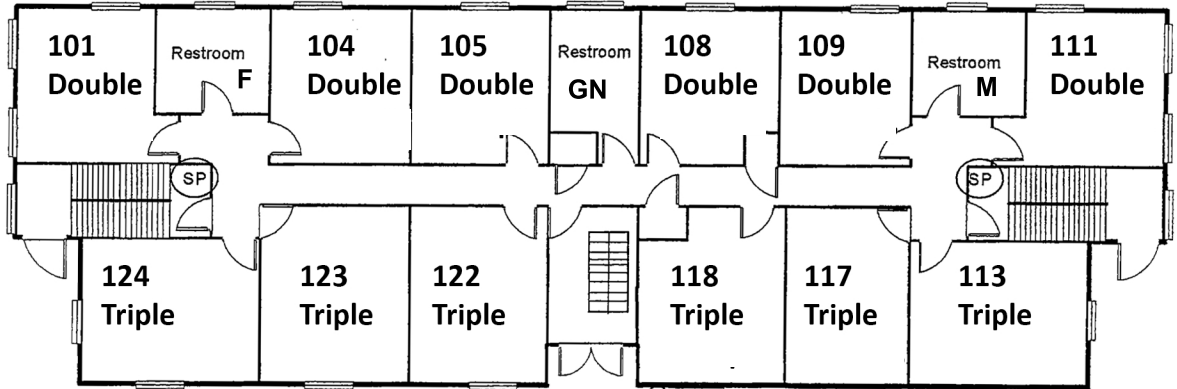

# Hanna Residence Hall

Third Floor

Second Floor

First Floor

Ground Level Floor

Total Residents:  
82  
20 doubles, 14  
triples

Division  
Housing for  
Alpha Sigma  
Tau and  
Archons  
Society

Brick Wall; No  
Carpet  
No Air  
Conditioning  
No Kitchen in  
Building;  
Laundry Access  
in Manning  
Lounge on  
Ground Floor  
and Third Floor