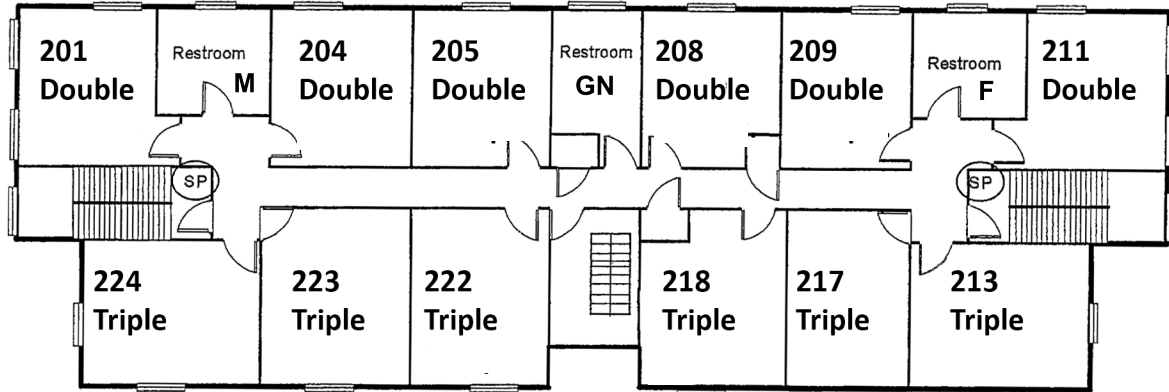

# Hanna Residence Hall

Third Floor

Second Floor

First Floor

Ground Level Floor

Total Residents:  
82  
20 doubles, 14  
triples

Division  
Housing for  
Alpha Sigma  
Tau and  
Archons  
Society

Brick Wall; No  
Carpet  
No Air  
Conditioning  
No Kitchen in  
Building;  
Laundry Access  
in Manning  
Lounge on  
Ground Floor  
and Third Floor