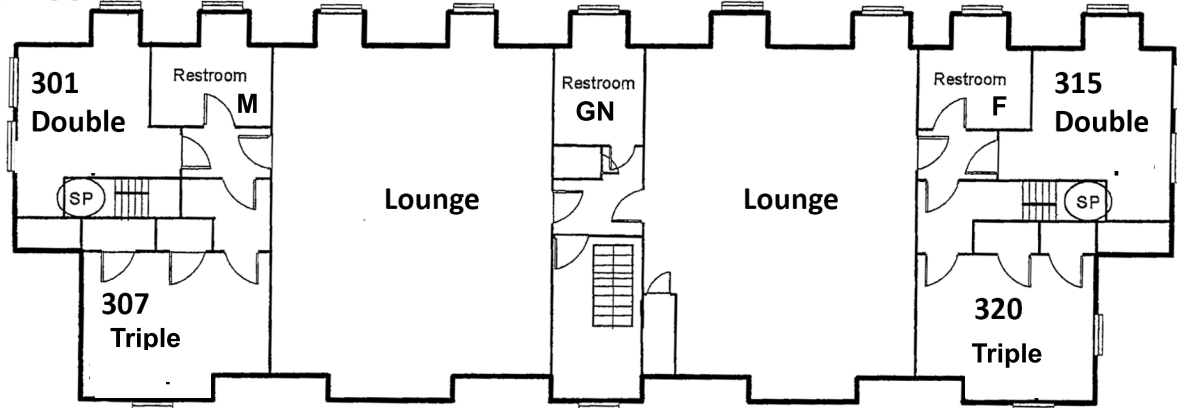

# Hanna Residence Hall

Third Floor

Second Floor

First Floor

Ground Level Floor

Total Residents:  
82  
20 doubles, 14  
triples

Division  
Housing for  
Alpha Sigma  
Tau and  
Archons  
Society

Brick Wall; No  
Carpet  
No Air  
Conditioning  
No Kitchen in  
Building;  
Laundry Access  
in Manning  
Lounge on  
Ground Floor  
and Third Floor