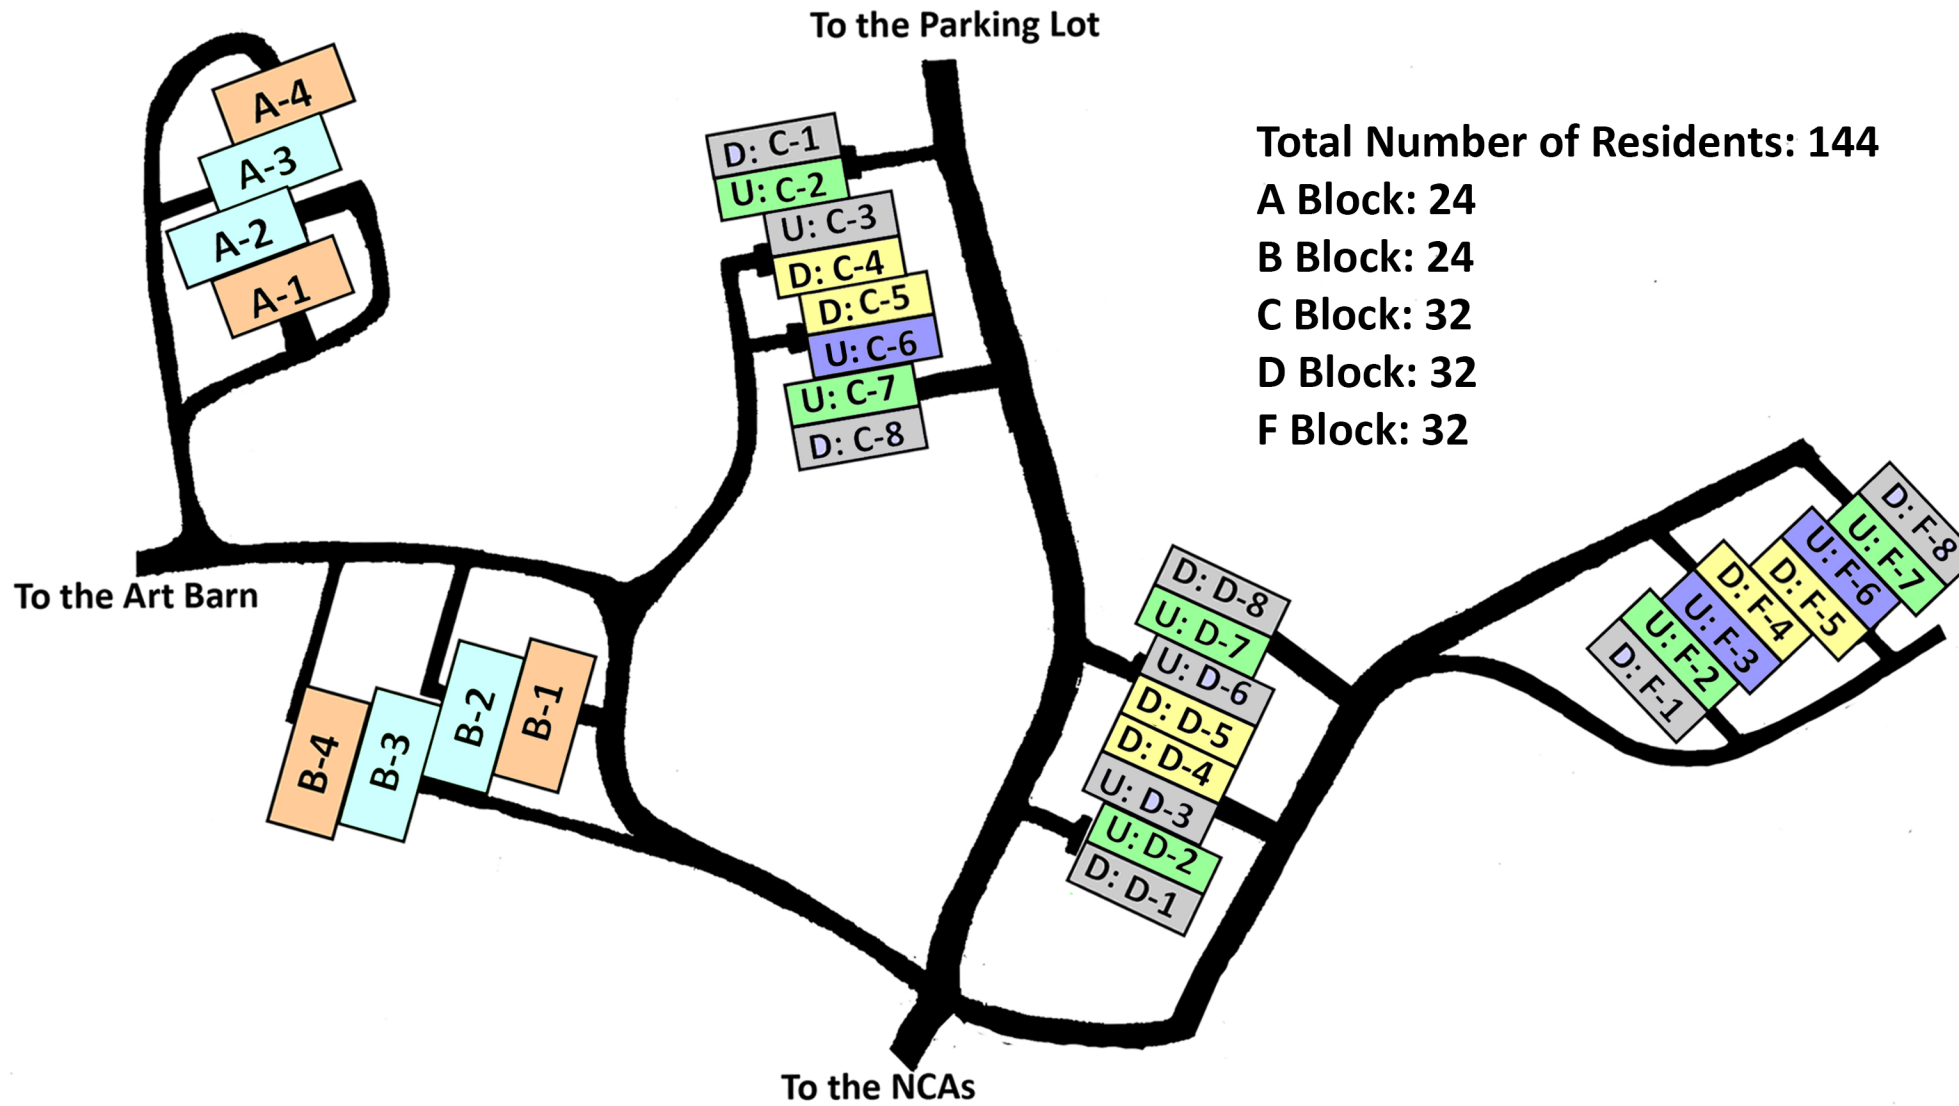

New Apartments

Total Number of Residents: 144

A Block: 24

B Block: 24

C Block: 32

D Block: 32

F Block: 32

Total Residents: 144

- A Block: 24 Residents
- B Block: 24 Residents
- C Block: 32 Residents
- D Block: 32 Residents
- F Block: 32 Residents

Brick Wall; No Carpet

Air Conditioning

Kitchenette includes range, fridge, no oven; On-site trash and laundry facilities next to court

Multi-use Outdoor Court

6 Single Units: A1, A4, B1, B4

4 Single Units: C1, C2, C7, C8, D1, D2, D7, D8, F1, F2, F7, F8

3 Double Units: A2, A3, B2, B3

2 Double Units: C3, C4, C5, C6, D3, D4, D5, D6, F3, F4, F5, F6