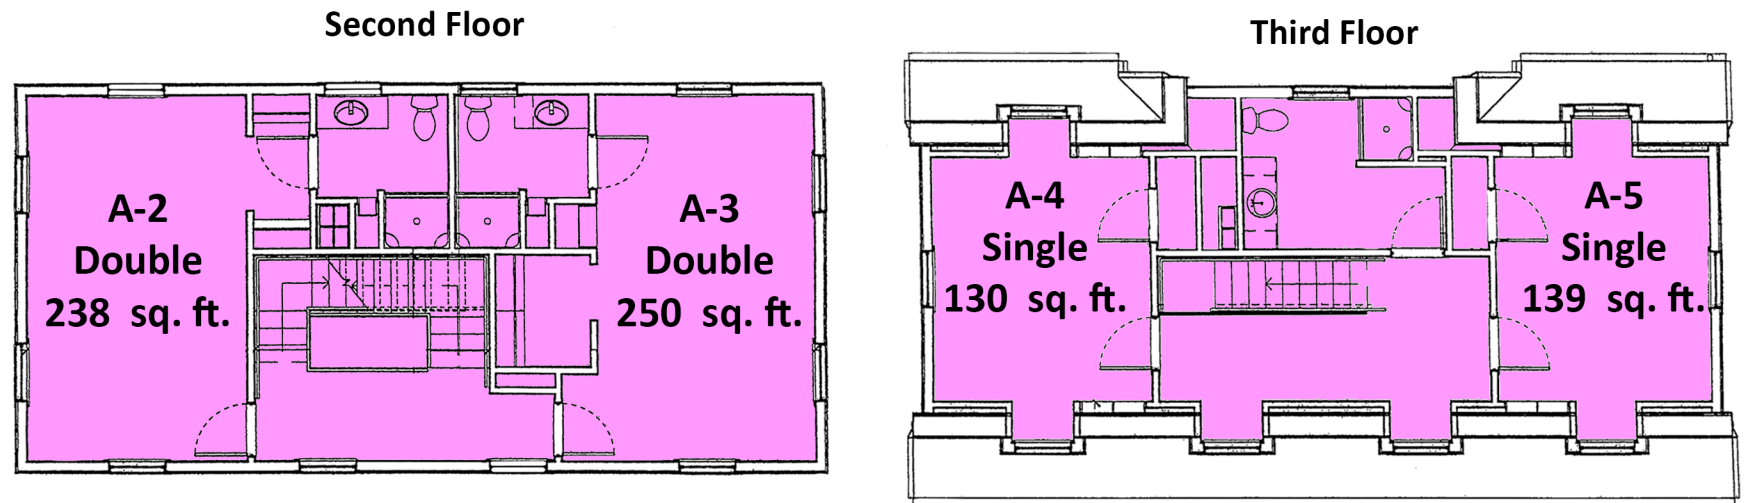

North Campus Apartments

4 person Apartments

8 person Apartments

Division Housing for Phi Kappa Tau, Kenyon Athletes for Equality, Men of Color, ECO, Hillel Program Managers, Sisterhood, and Table Top Club