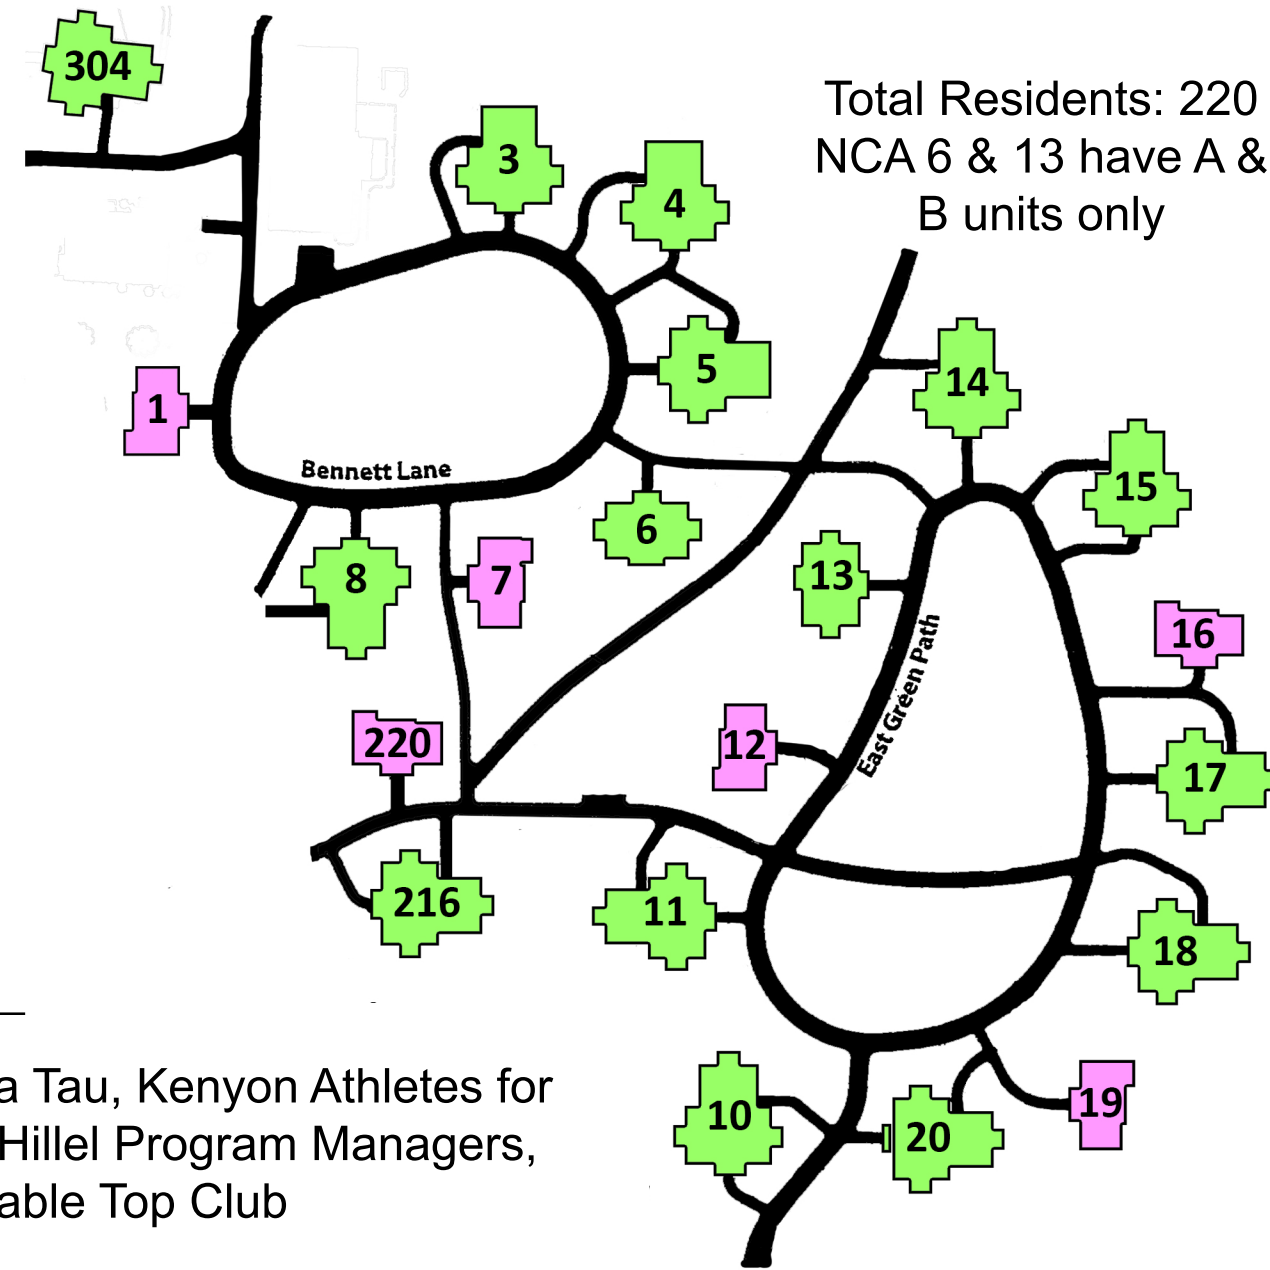

North Campus Apartments

4 person Apartments

8 person Apartments

Division Housing for Phi Kappa Tau, Kenyon Athletes for Equality, Men of Color, ECO, Hillel Program Managers, Sisterhood, and Table Top Club

Dry Wall; Carpet
Air Conditioning
Full Kitchen; Laundry Access in Art Barn
Outdoor Gazebo