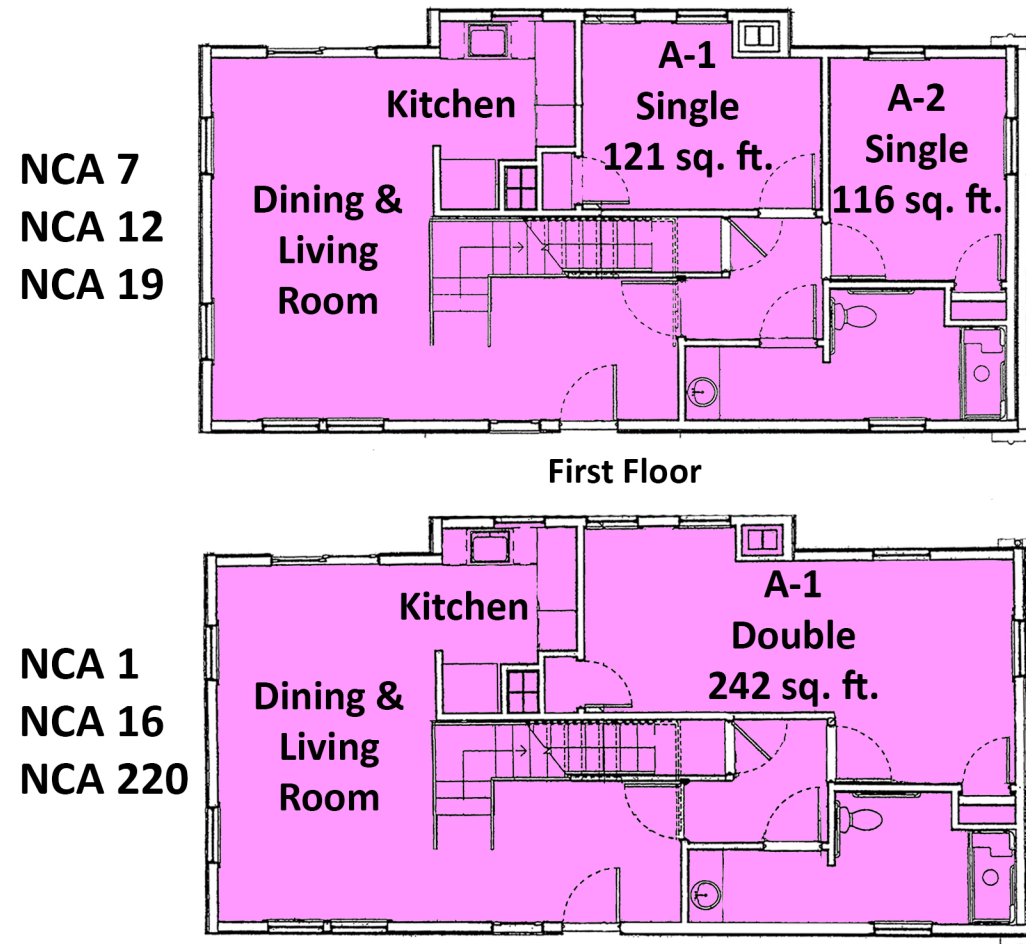

North Campus Apartments

4 person Apartments

8 person Apartments

Division Housing for Phi Kappa Tau, Kenyon Athletes for Equality, Men of Color, ECO, Hillel Program Managers, Sisterhood, and Table Top Club

Dry Wall; Carpet
Air Conditioning
Full Kitchen; Laundry Access in Art Barn
Outdoor Gazebo