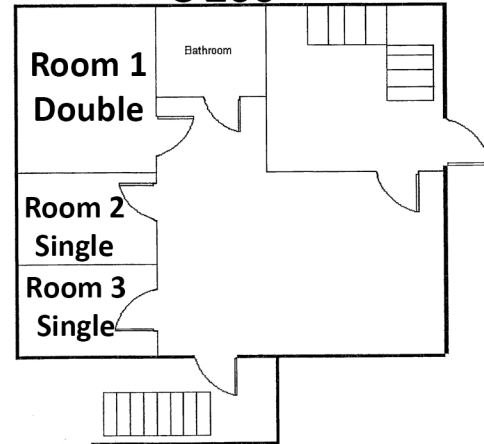

Taft Cottages

Total Residents: 48

- A Block: 12
- B Block: 12
- C Block: 12
- D Block: 12

Brick Wall; No Carpet
Air Conditioning
Kitchenette with Sink and Fridge; Laundry
Access in Basement of A Block

Each suite has 1 double and 2 singles

to Old Kenyon

C BLOCK

C 100

C 200

C 300

A BLOCK

A 100

A 200

A 300

D BLOCK

D 100

D 200

D 300

B BLOCK

B 100

B 200