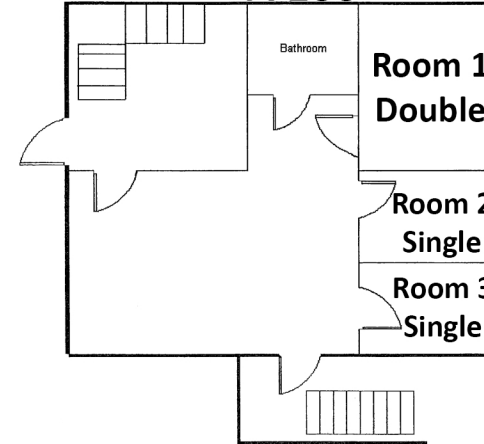

Taft Cottages

Total Residents: 48

- A Block: 12
- B Block: 12
- C Block: 12
- D Block: 12

Brick Wall; No Carpet
Air Conditioning
Kitchenette with Sink and Fridge; Laundry
Access in Basement of A Block

Each suite has 1 double and 2 singles

to Old Kenyon

C BLOCK

C 100

C 200

C 300

A BLOCK

A 100

A 200

A 300

D BLOCK

D 100

D 200

D 300

B BLOCK

B 100

B 200