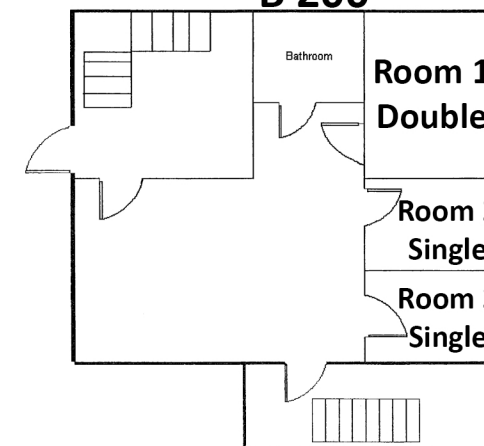

Taft Cottages

Total Residents: 48

- A Block: 12
- B Block: 12
- C Block: 12
- D Block: 12

Brick Wall; No Carpet
Air Conditioning
Kitchenette with Sink and Fridge; Laundry
Access in Basement of A Block

Each suite has 1 double and 2 singles

A 300

D BLOCK

D 100

D 200

D 300

B BLOCK

B 100

B 200