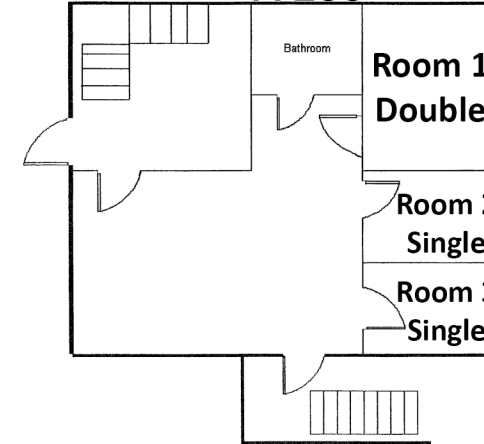

Taft Cottages

Total Residents: 48

- A Block: 12
- B Block: 12
- C Block: 12
- D Block: 12

Brick Wall; No Carpet
Air Conditioning
Kitchenette with Sink and Fridge; Laundry
Access in Basement of A Block

Each suite has 1 double and 2 singles

to Old Kenyon

C BLOCK

C 100

C 200

C 300

A BLOCK

A 100

A 200

A 300

D BLOCK

D 100

D 200

D 300

B BLOCK

B 100

B 200