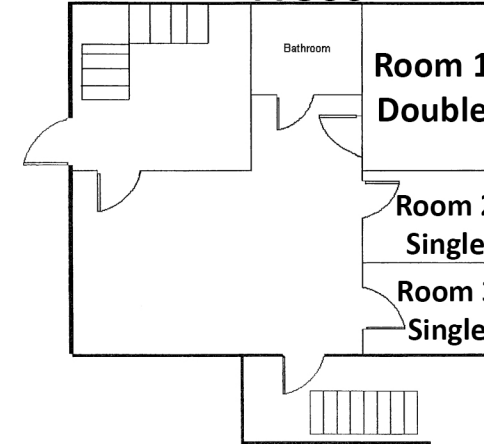

Taft Cottages

Total Residents: 48

- A Block: 12
- B Block: 12
- C Block: 12
- D Block: 12

Brick Wall; No Carpet
Air Conditioning
Kitchenette with Sink and Fridge; Laundry
Access in Basement of A Block

Each suite has 1 double and 2 singles

to Old Kenyon

C BLOCK

C 100

C 200

C 300

A BLOCK

A 100

A 200

A 300

D BLOCK

D 100

D 200

D 300

B BLOCK

B 100

B 200