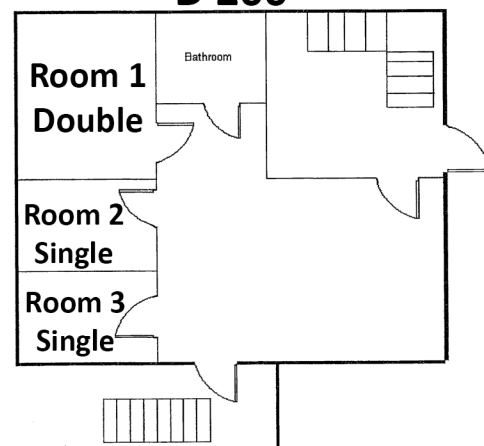

Taft Cottages

Total Residents: 48

- A Block: 12
- B Block: 12
- C Block: 12
- D Block: 12

Brick Wall; No Carpet
Air Conditioning
Kitchenette with Sink and Fridge; Laundry
Access in Basement of A Block

Each suite has 1 double and 2 singles

A 300

D BLOCK

D 100

D 200

D 300

B BLOCK

B 100

B 200