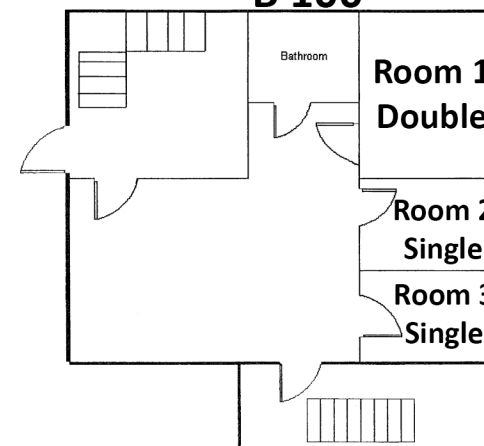

Taft Cottages

Total Residents: 48

- A Block: 12
- B Block: 12
- C Block: 12
- D Block: 12

Brick Wall; No Carpet
Air Conditioning
Kitchenette with Sink and Fridge; Laundry
Access in Basement of A Block

Each suite has 1 double and 2 singles

A 300

D BLOCK

D 100

D 200

D 300

B BLOCK

B 100

B 200