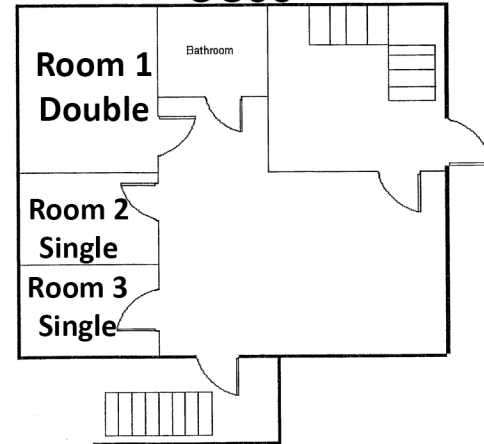

Taft Cottages

Total Residents: 48

- A Block: 12
- B Block: 12
- C Block: 12
- D Block: 12

Brick Wall; No Carpet
Air Conditioning
Kitchenette with Sink and Fridge; Laundry
Access in Basement of A Block

Each suite has 1 double and 2 singles

to Old Kenyon

C BLOCK

C 100

C 200

C 300

A BLOCK

A 100

A 200

A 300

D BLOCK

D 100

D 200

D 300

B BLOCK

B 100

B 200