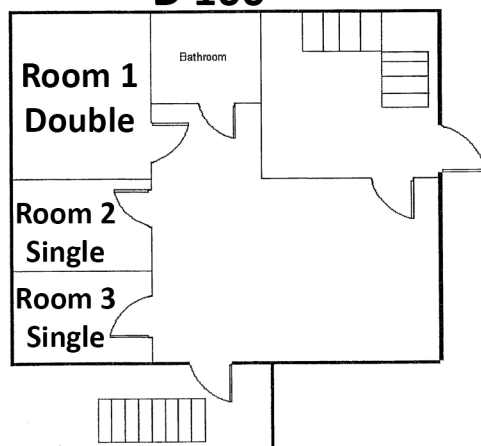

Taft Cottages

Total Residents: 48

- A Block: 12
- B Block: 12
- C Block: 12
- D Block: 12

Brick Wall; No Carpet
Air Conditioning
Kitchenette with Sink and Fridge; Laundry
Access in Basement of A Block

Each suite has 1 double and 2 singles

to Old Kenyon

C BLOCK

C 100

C 200

C 300

A BLOCK

A 100

A 200

A 300

D BLOCK

D 100

D 200

D 300

B BLOCK

B 100

B 200