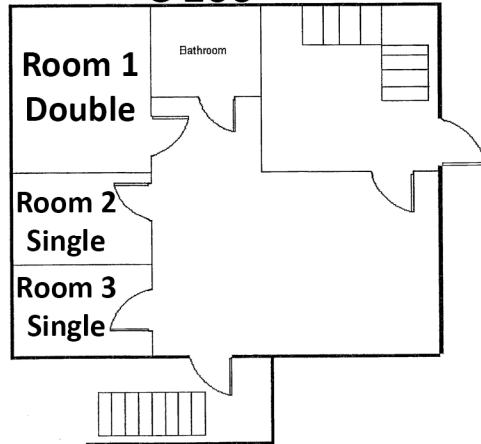

Taft Cottages

Total Residents: 48

- A Block: 12
- B Block: 12
- C Block: 12
- D Block: 12

Brick Wall; No Carpet
Air Conditioning
Kitchenette with Sink and Fridge; Laundry
Access in Basement of A Block

Each suite has 1 double and 2 singles

to Old Kenyon

C BLOCK

C 100

C 200

C 300

A BLOCK

A 100

A 200

A 300

D BLOCK

D 100

D 200

D 300

B BLOCK

B 100

B 200