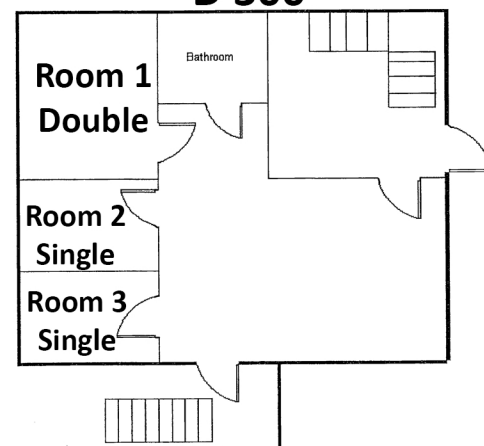

Taft Cottages

Total Residents: 48

- A Block: 12
- B Block: 12
- C Block: 12
- D Block: 12

Brick Wall; No Carpet
Air Conditioning
Kitchenette with Sink and Fridge; Laundry
Access in Basement of A Block

Each suite has 1 double and 2 singles

A 300

D BLOCK

D 100

D 200

D 300

B BLOCK

B 100

B 200