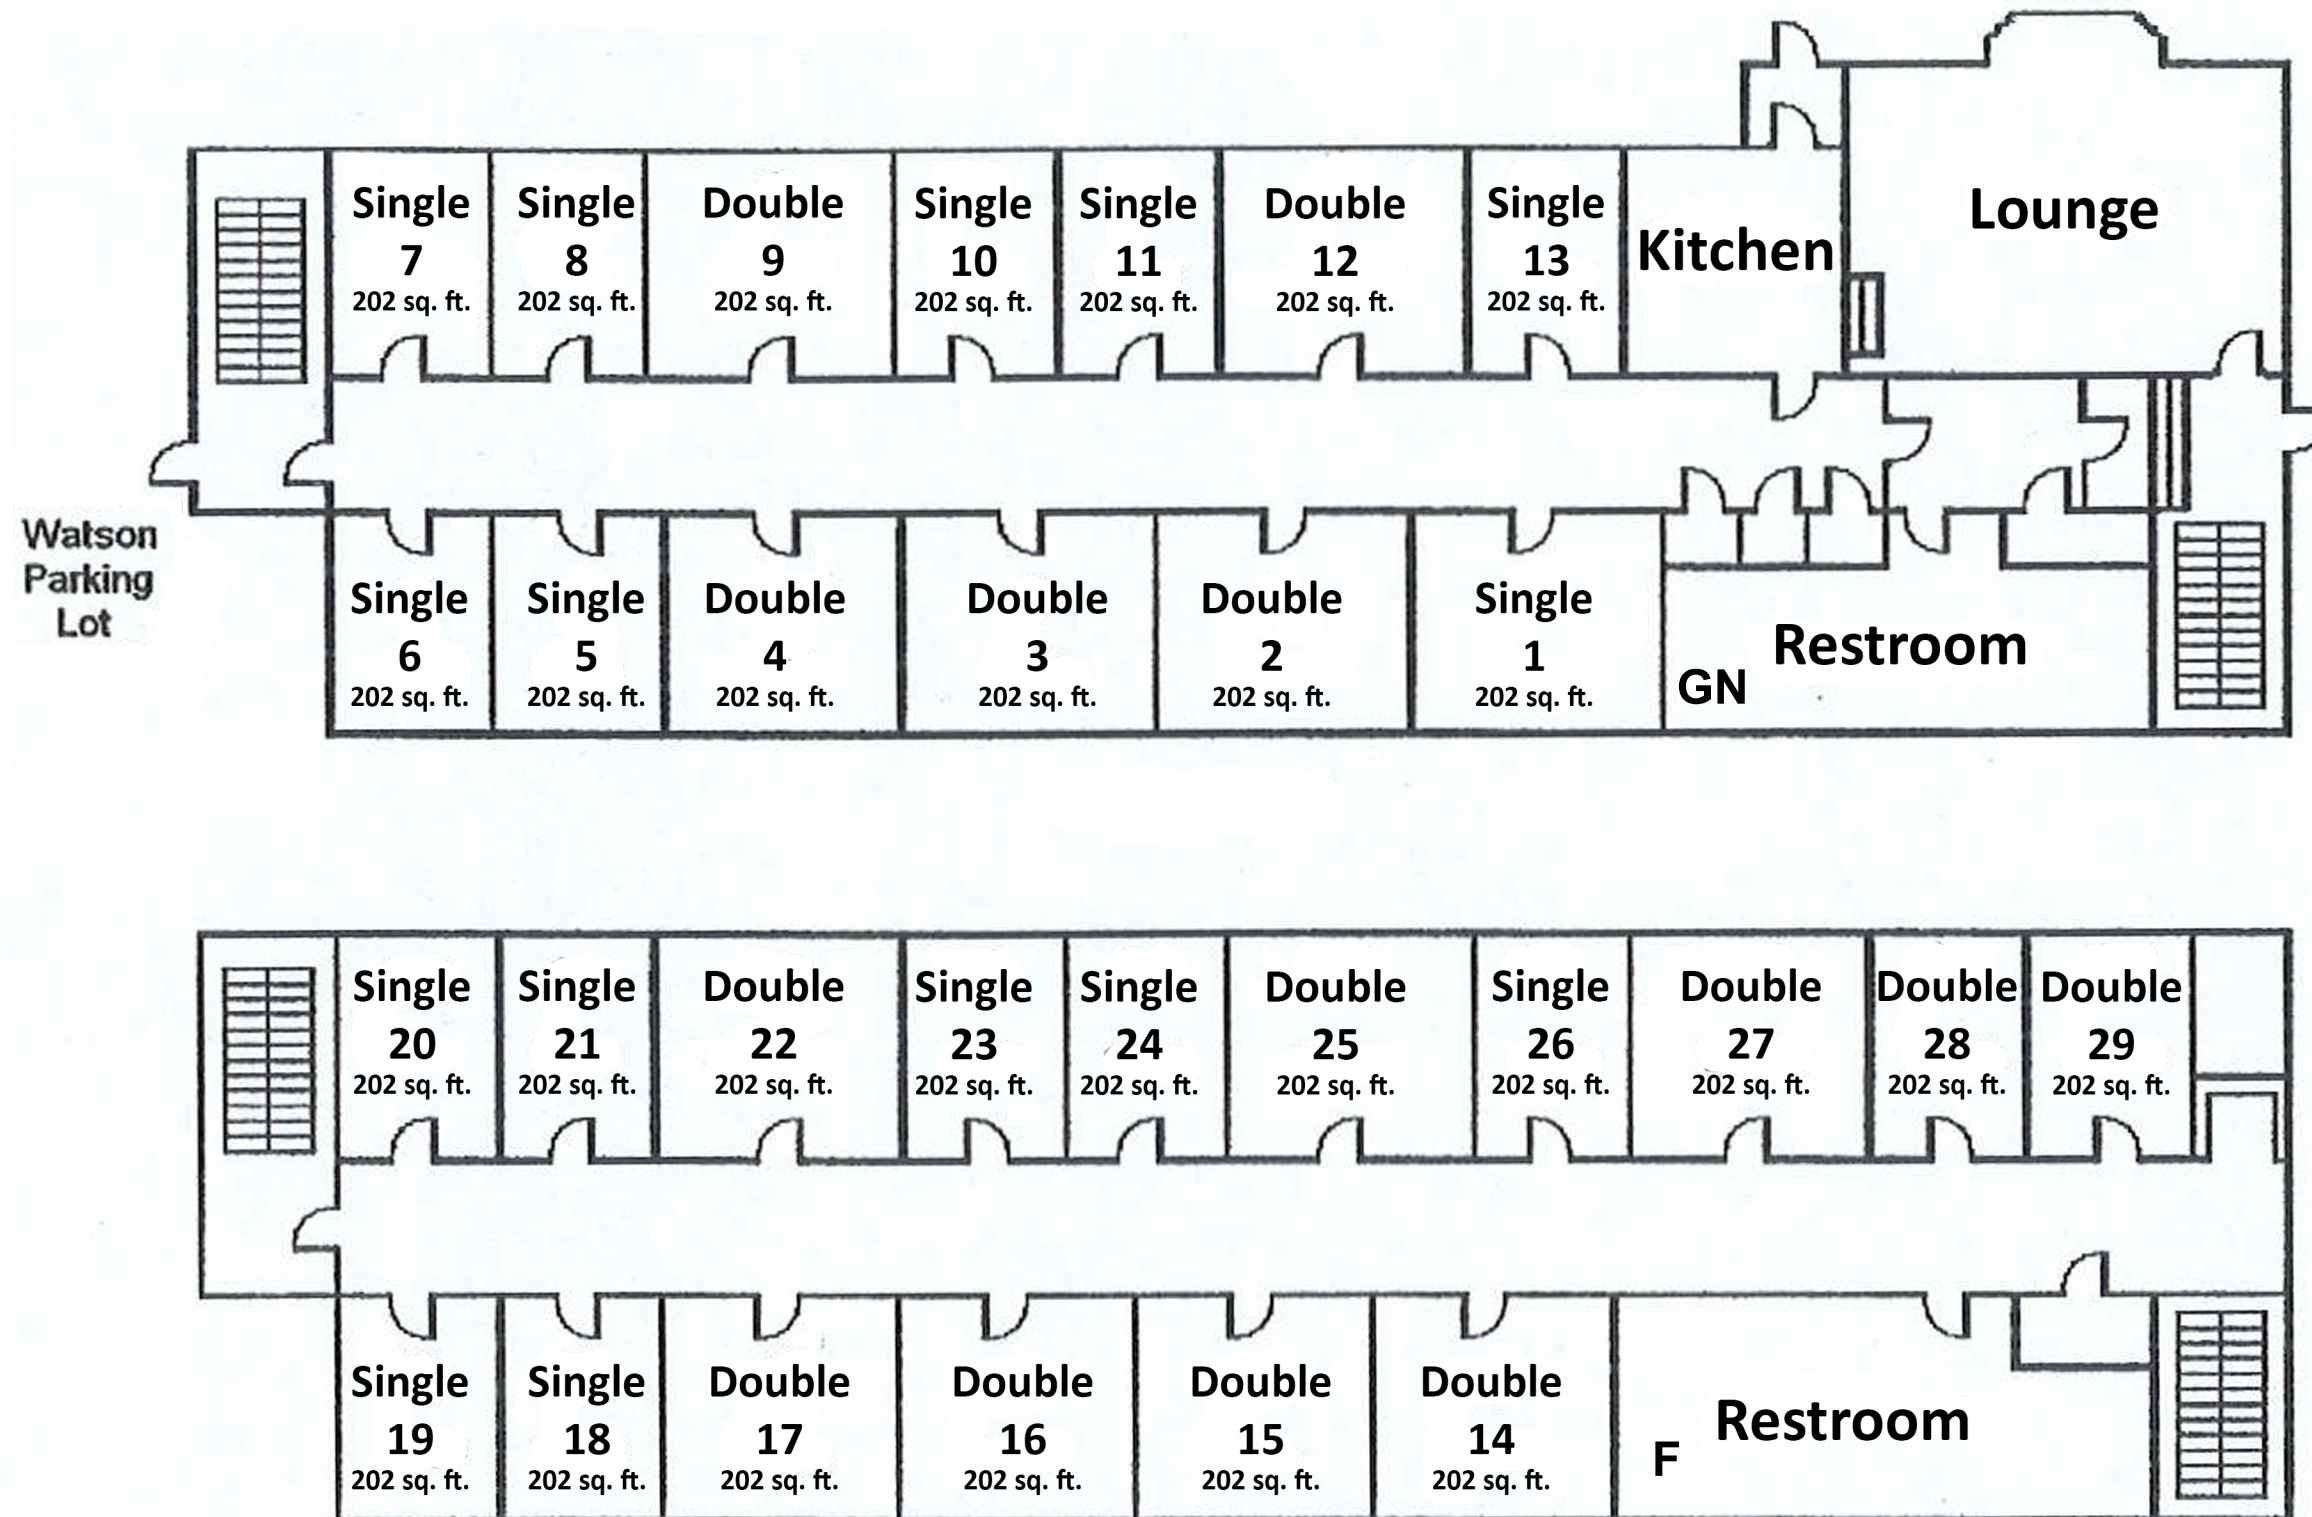

Watson Residence Hall

Total Residents: 43
15 singles, 14 doubles

Brick Wall; No Carpet
No Air Conditioning
Kitchen on First Floor;
Laundry in Basement
Lounge on First Floor

Substance Free Housing